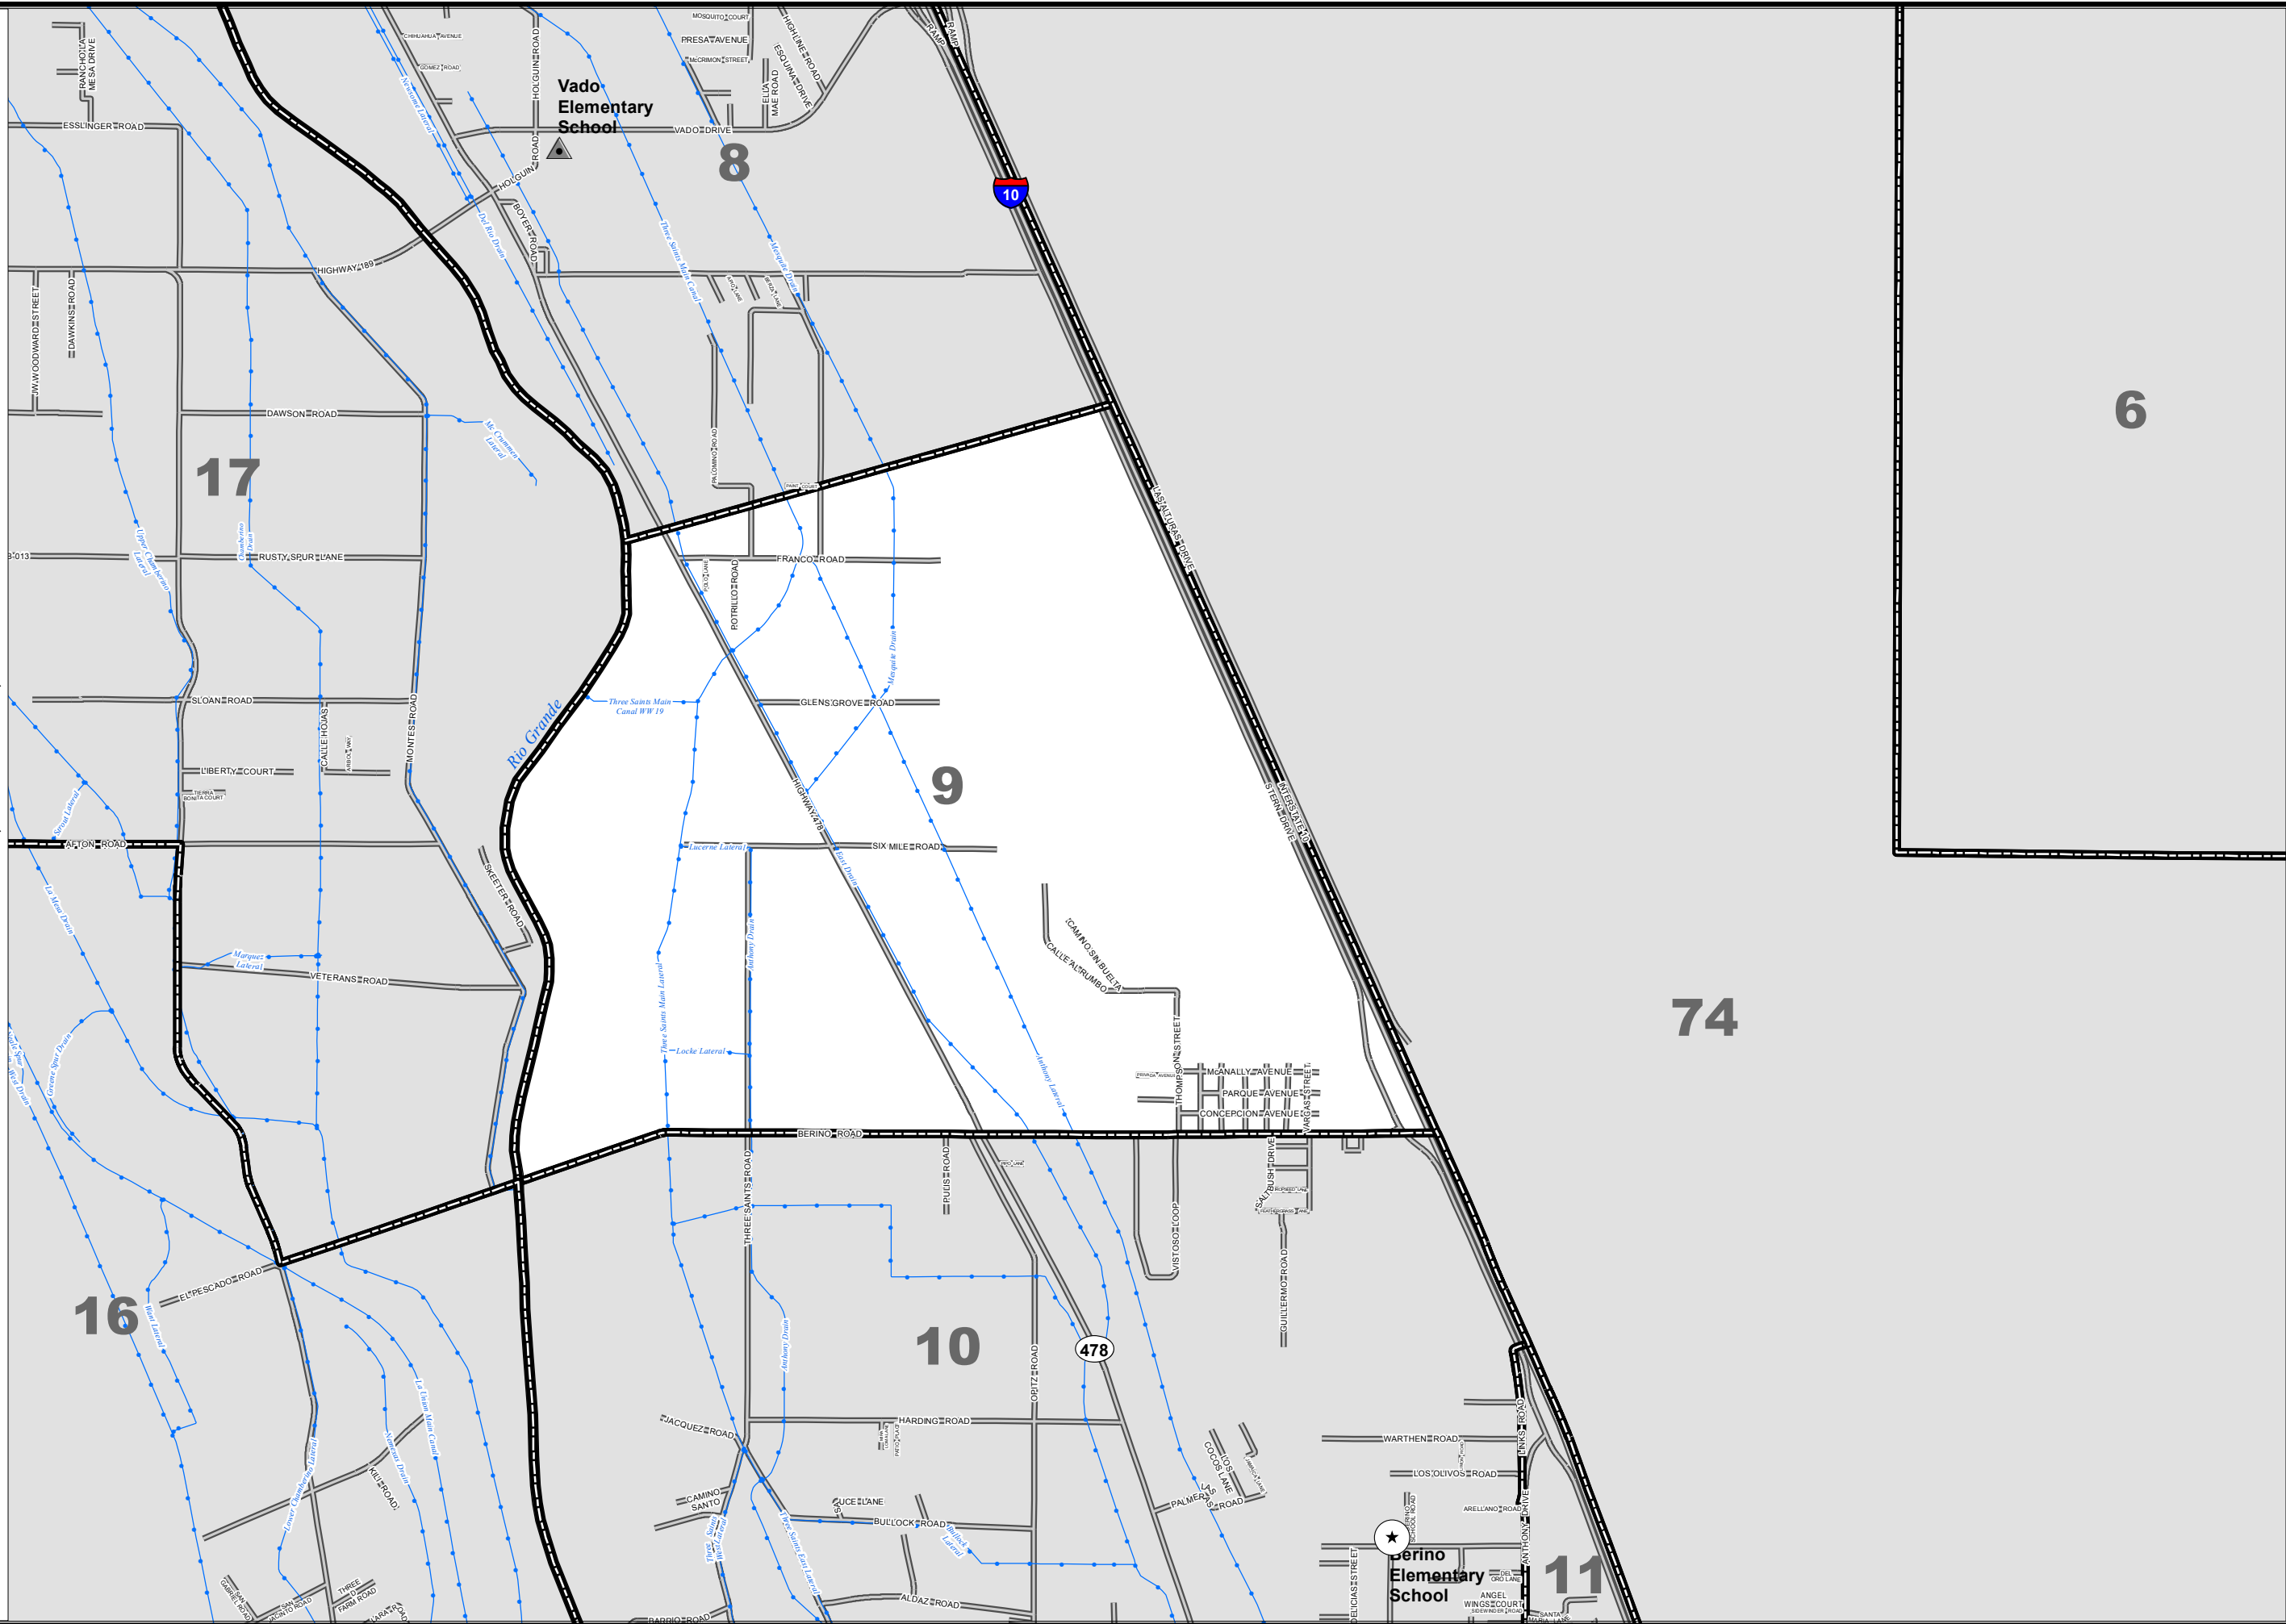

Official Precinct Map Precinct 9

Berino
POLLING LOCATION
Berino Elementary School
92 Shrode Rd., Las Cruces, NM

- Legend**
- Other Polling Locations
 - Precinct Boundary
 - Rio Grande
 - Canals
 - Roads
 - Precinct
 - Poll Location

0 2,200 4,400 6,600 Feet

6

74

10

16

17

11