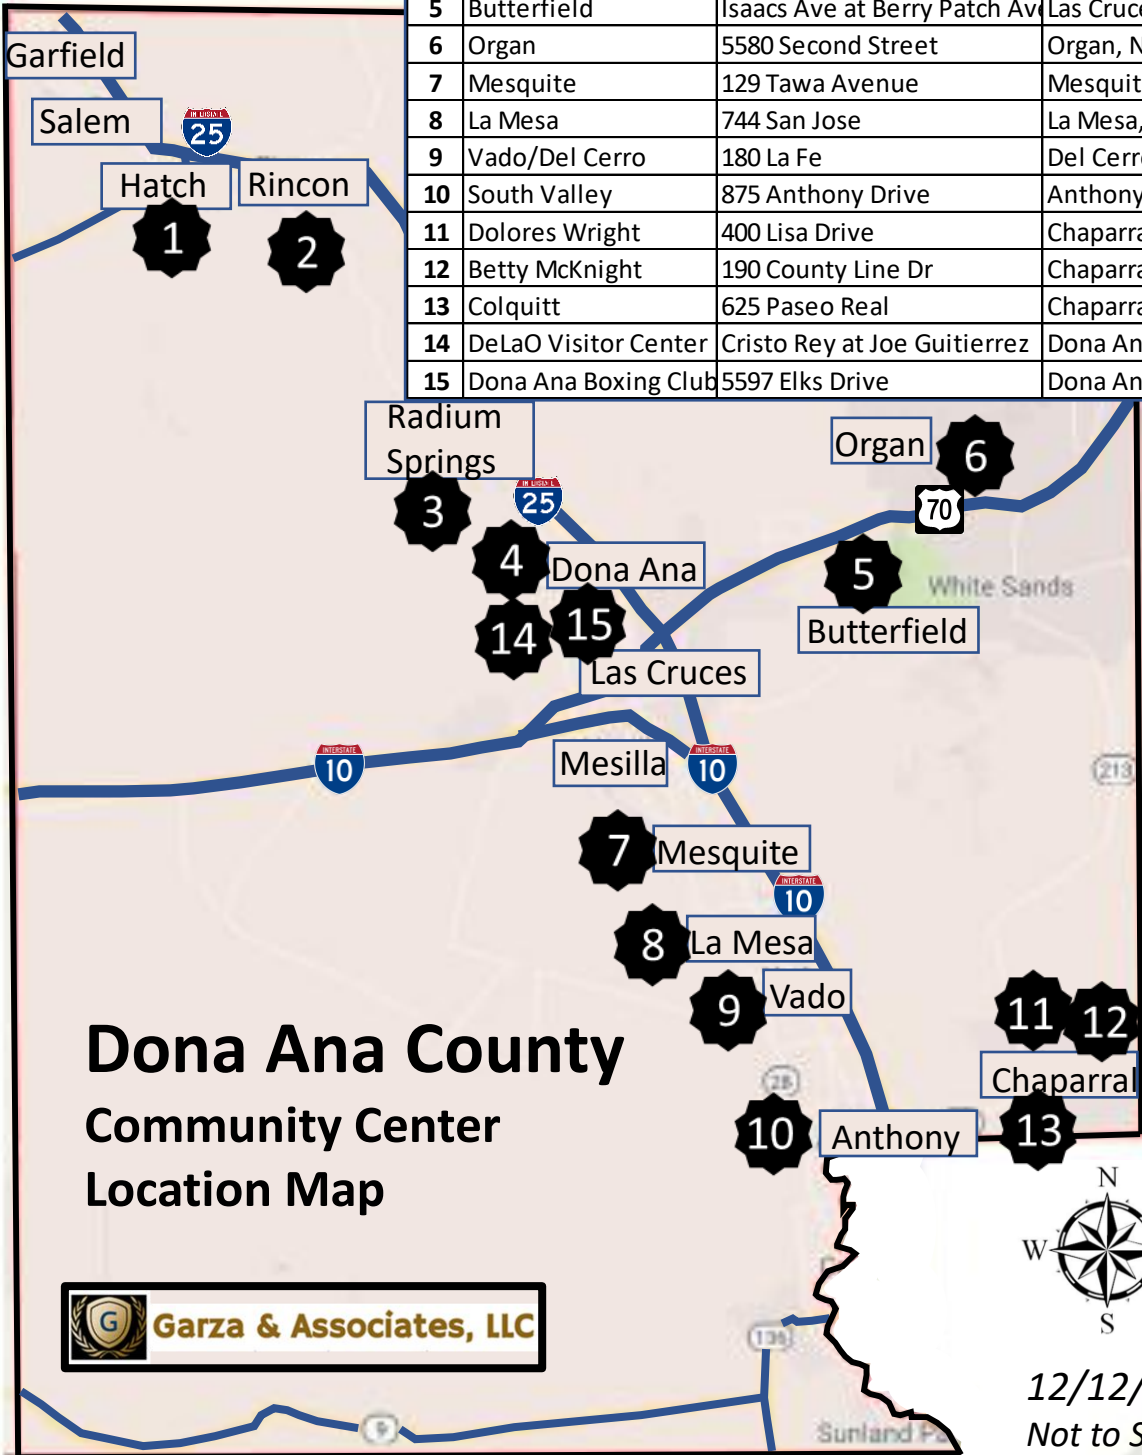

	Center	Address	Location
1	Placitas	241 Monticello Drive (4th St)	Hatch, NM 87937
2	Rincon	220 Baker Drive	Rincon, NM 87940
3	Radium Springs	12060 Lindbeck Road	Radium Springs, NM 88007
4	Dona Ana	5745 Ledesma Drive	Dona Ana, NM 88005
5	Butterfield	Isaacs Ave at Berry Patch Av	Las Cruces, NM 88011
6	Organ	5580 Second Street	Organ, NM 88052
7	Mesquite	129 Tawa Avenue	Mesquite, NM 88048
8	La Mesa	744 San Jose	La Mesa, NM 88044
9	Vado/Del Cerro	180 La Fe	Del Cerro, NM 88048
10	South Valley	875 Anthony Drive	Anthony, NM 88021
11	Dolores Wright	400 Lisa Drive	Chaparral, NM 88081
12	Betty McKnight	190 County Line Dr	Chaparral, NM 88081
13	Colquitt	625 Paseo Real	Chaparral, NM 88081
14	DeLaO Visitor Center	Cristo Rey at Joe Guitierrez	Dona Ana, NM 88007
15	Dona Ana Boxing Club	5597 Elks Drive	Dona Ana, NM 88007

Dona Ana County Community Center Location Map

12/12/18
Not to Scale