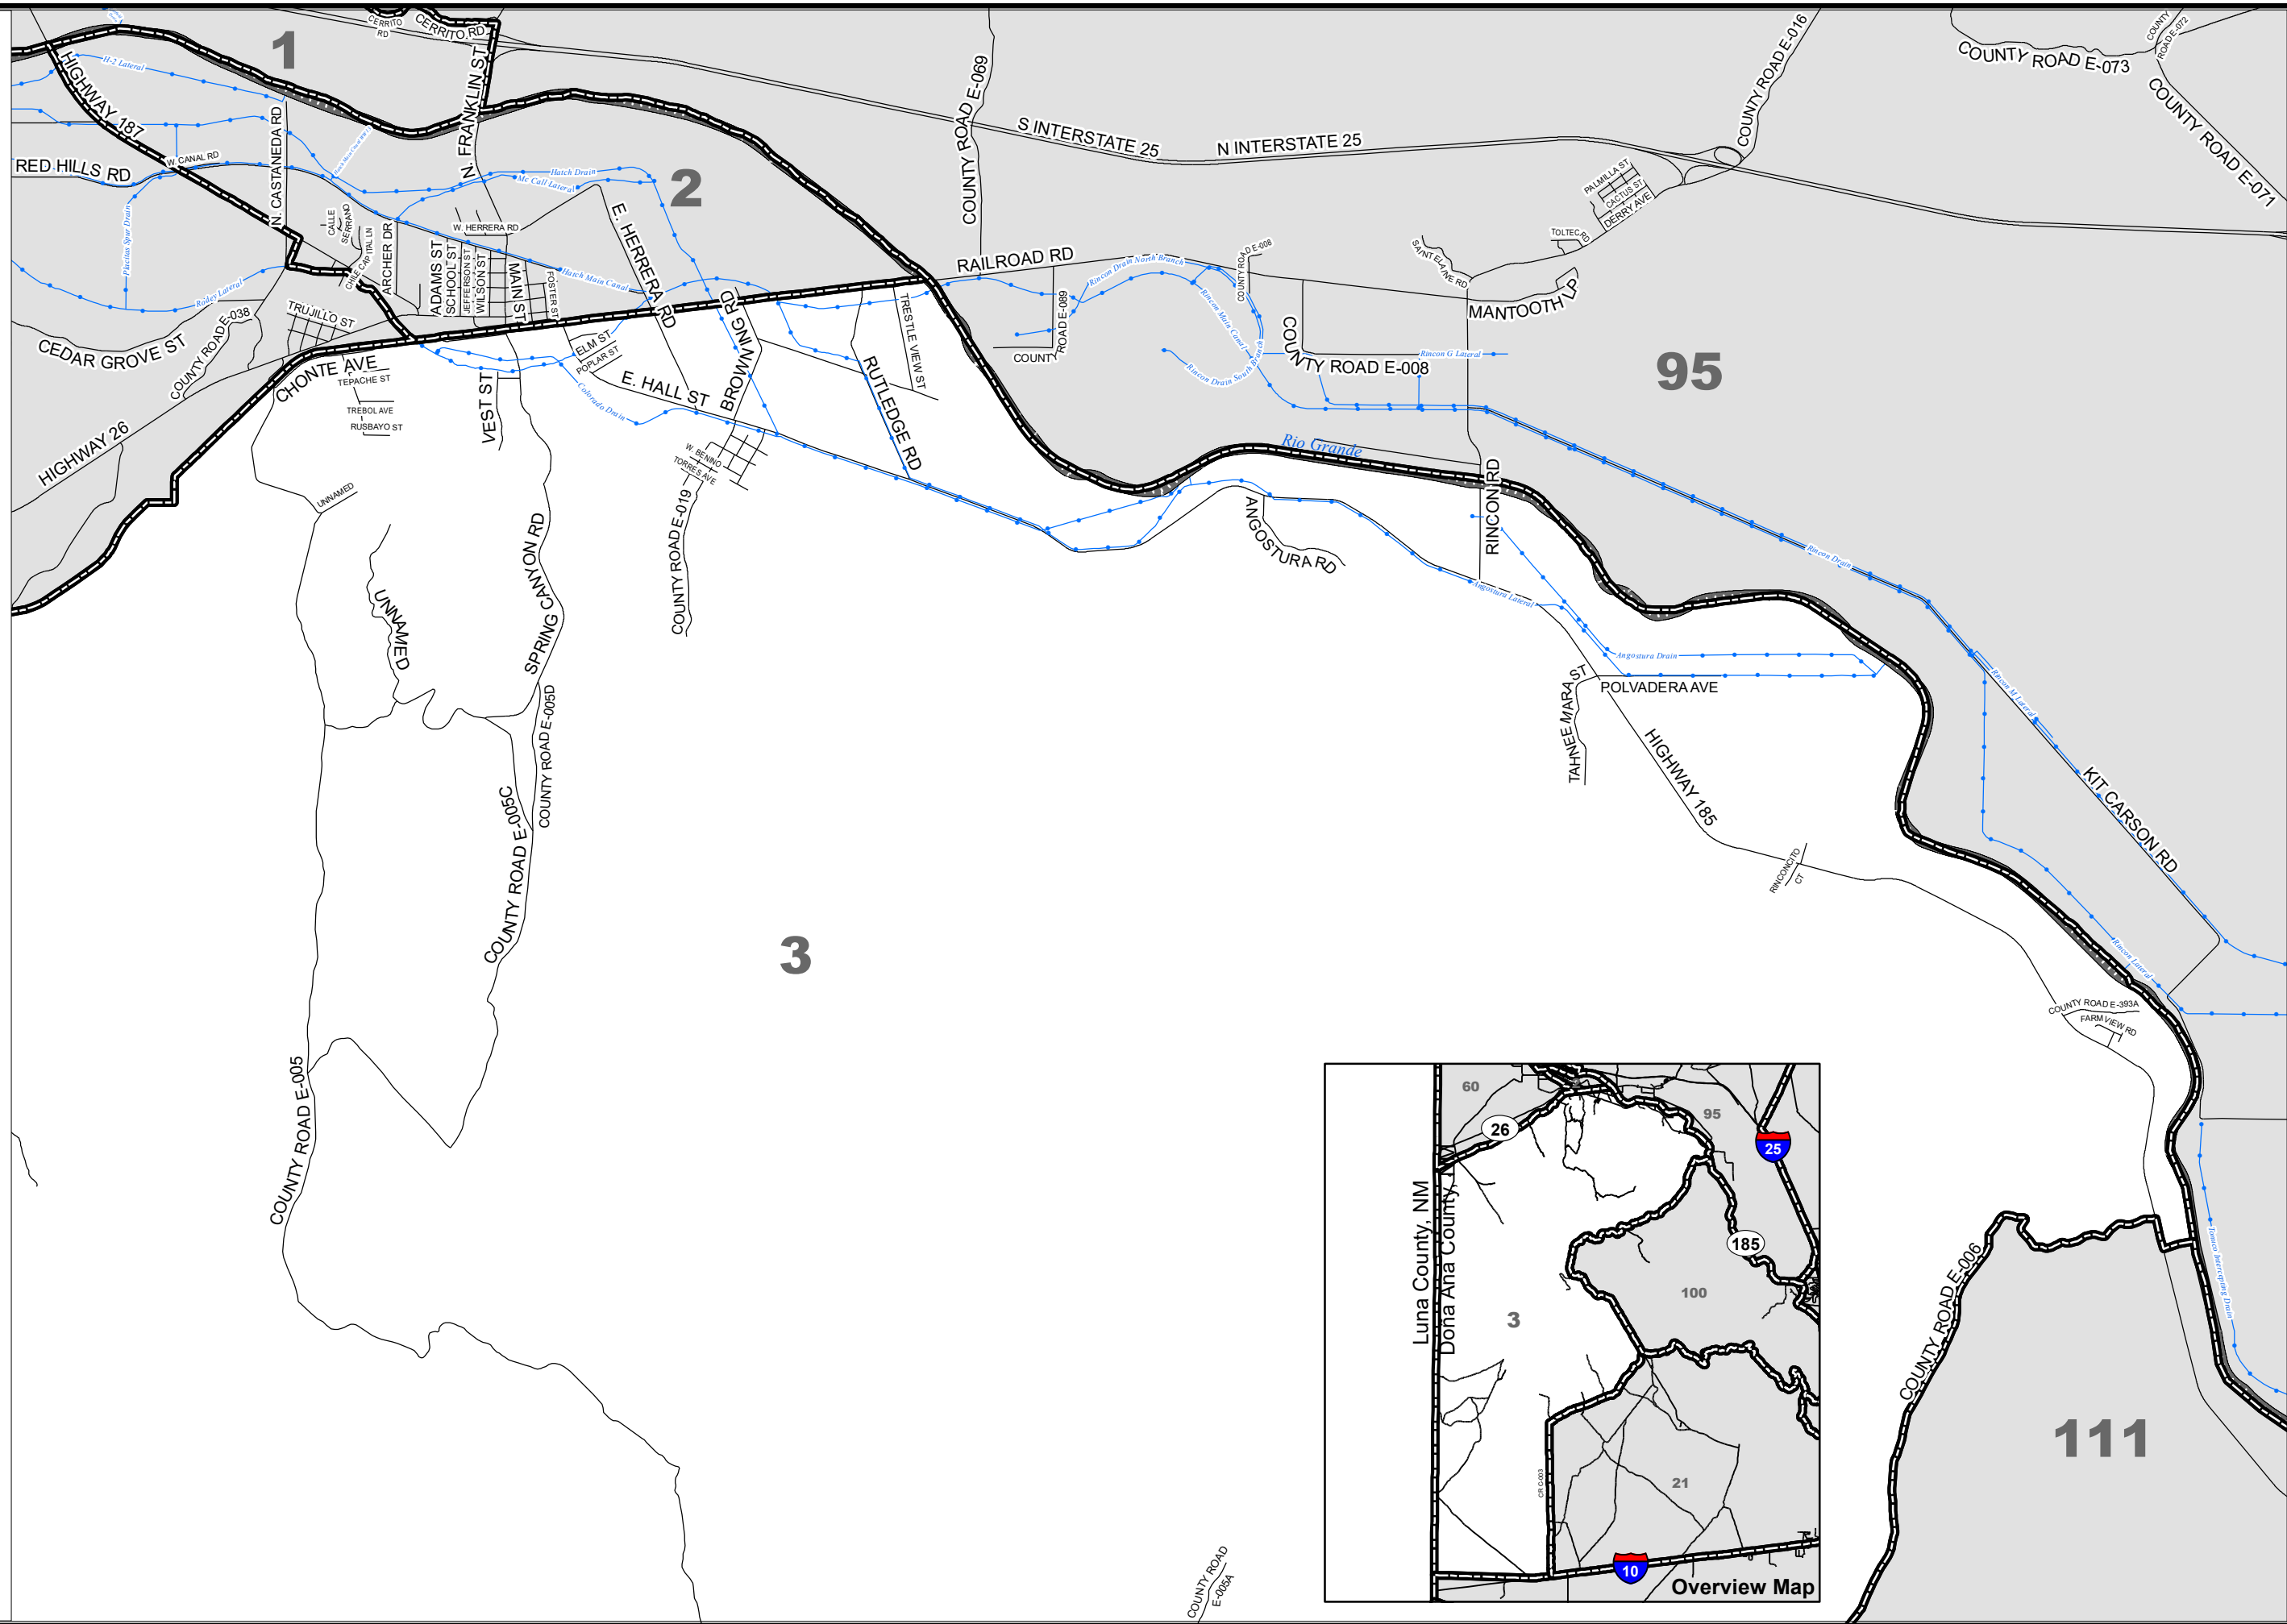

# Official Precinct Map Precinct 3

## Legend

-  Precinct Boundary
-  Rio Grande
-  Canals
-  Roads
-  Precinct

0 0.5 1 1.5 Miles

Overview Map