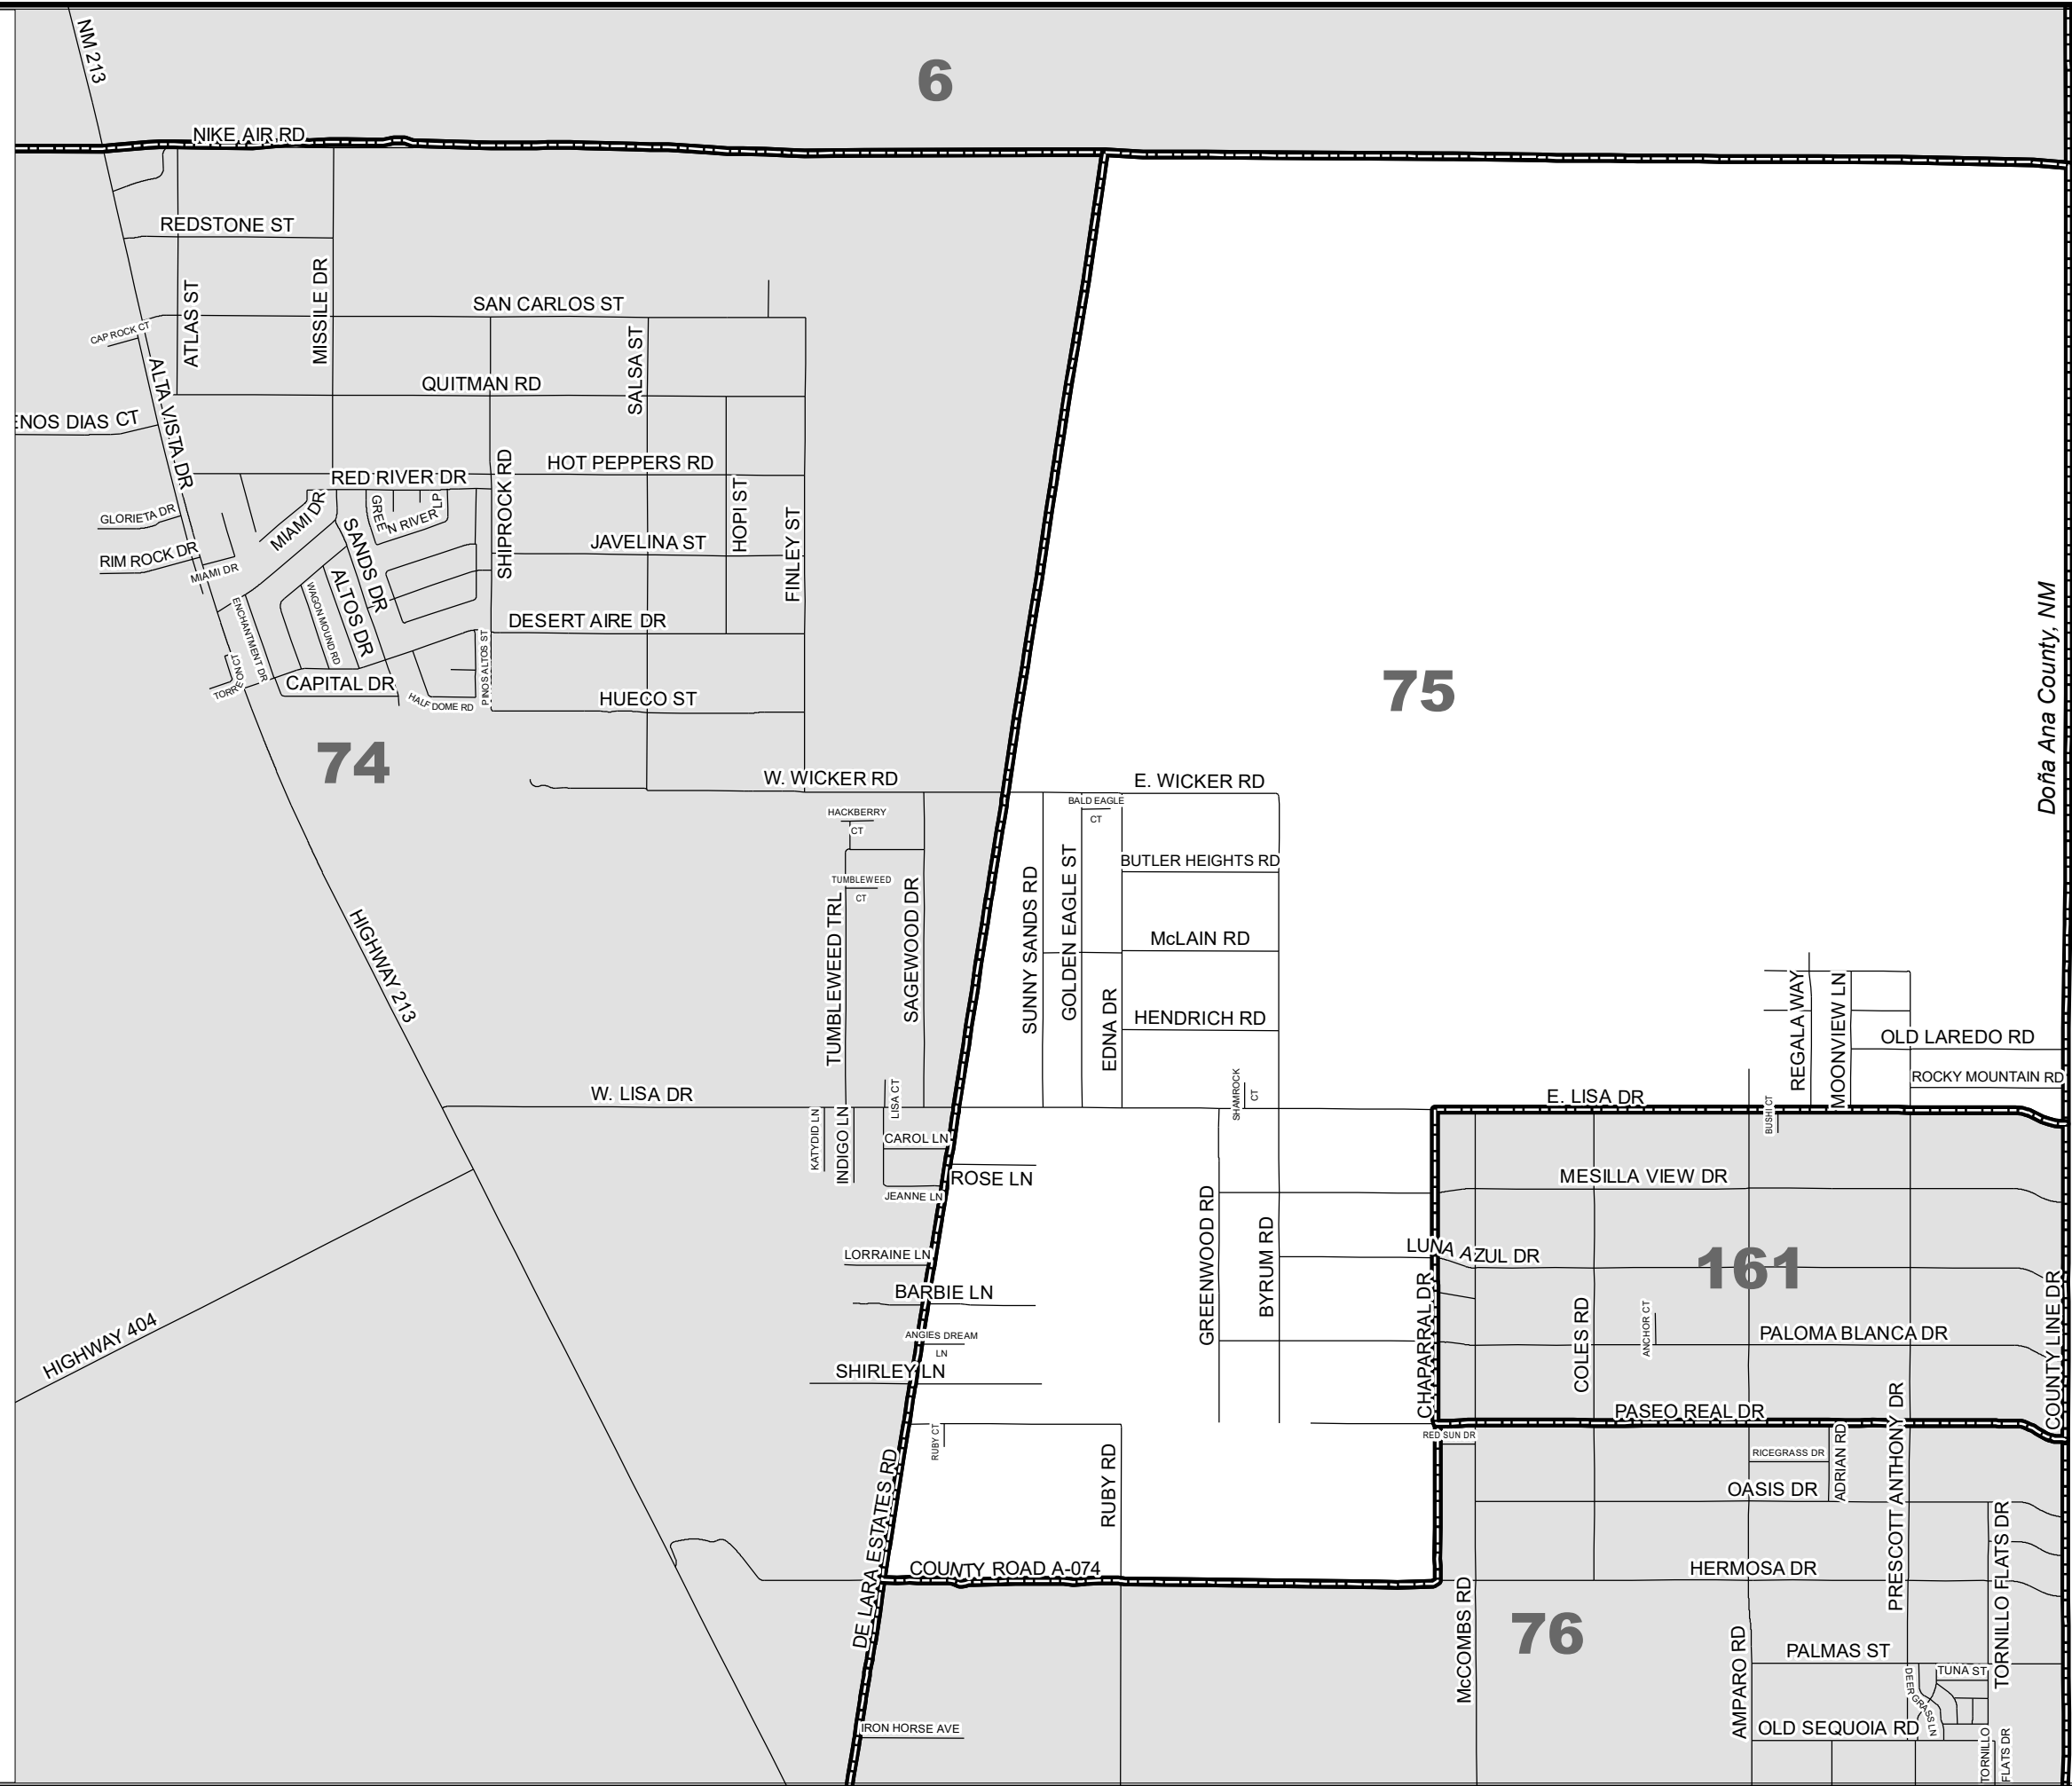

Official Precinct Map Precinct 75

Legend

-  Precinct Boundary
-  Rio Grande
-  Canals
-  Roads
-  Precinct

0 2,000 4,000 6,000 Feet

Dofia Ana County, NM
Otero County, NM