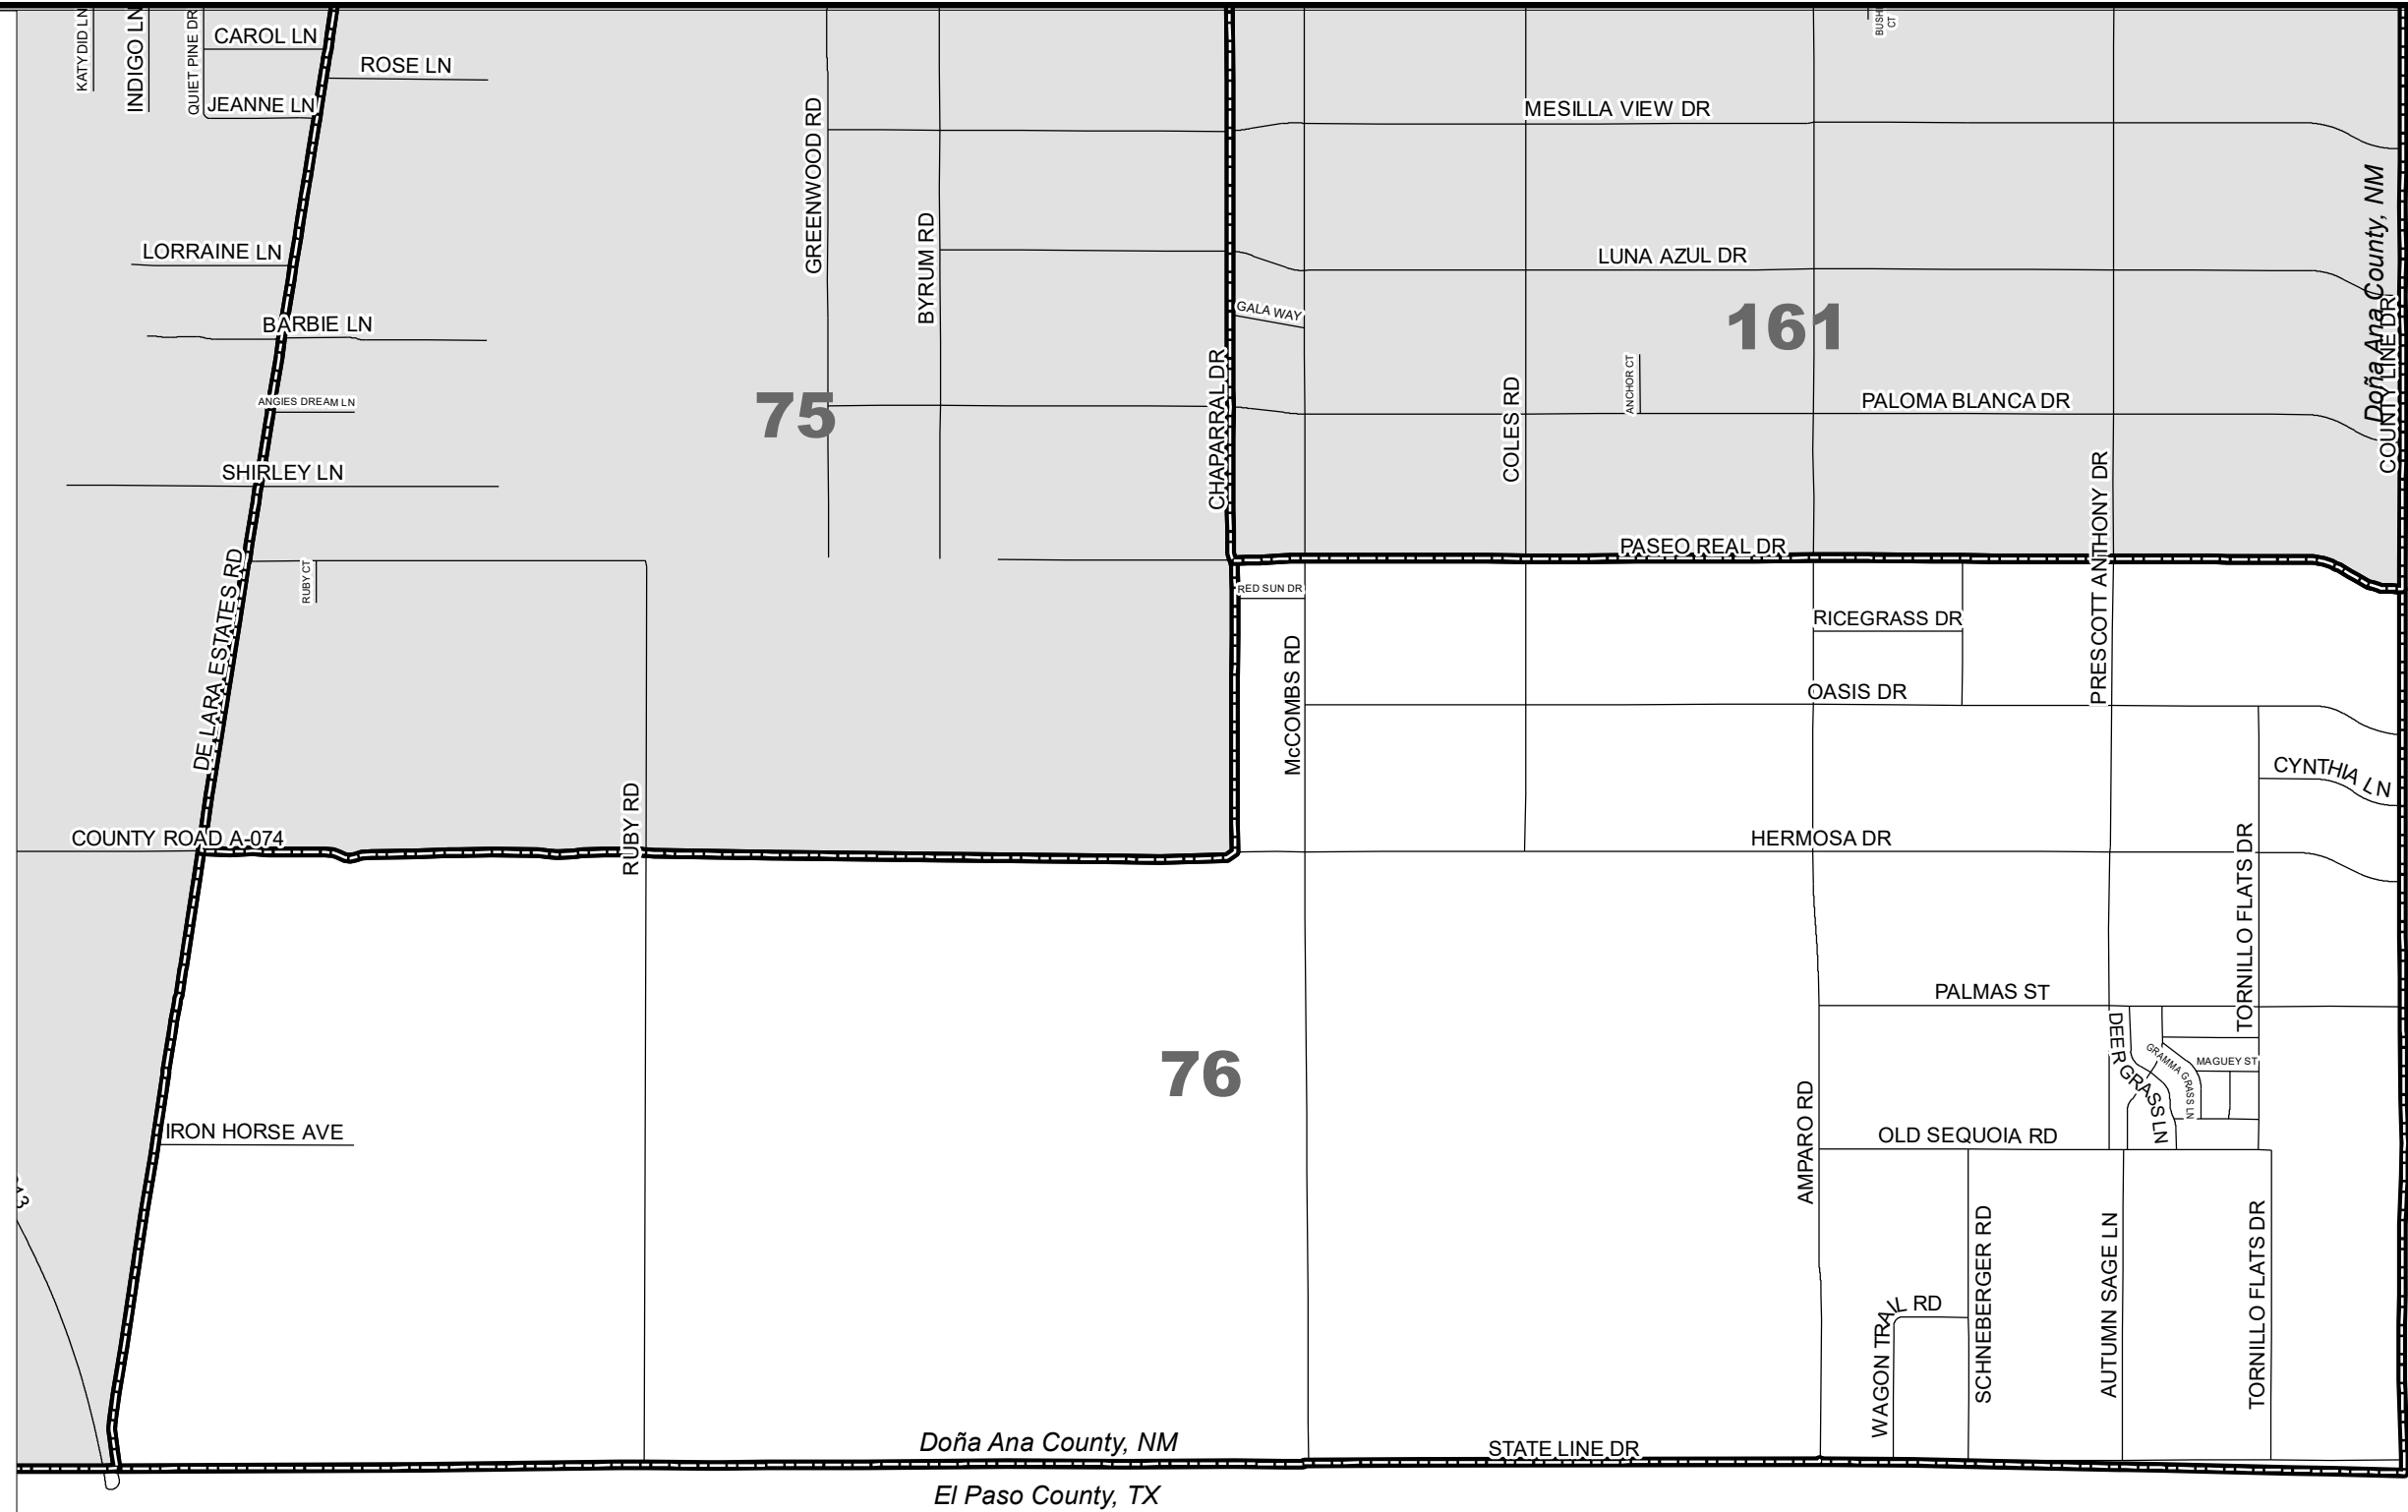

Official Precinct Map Precinct 76

0 1,200 2,400 3,600 Feet

- Legend**
- Precinct Boundary
 - Rio Grande
 - Canals
 - Roads
 - Precinct

Doña Ana County, NM
El Paso County, TX

Doña Ana County, NM
Otero County, NM