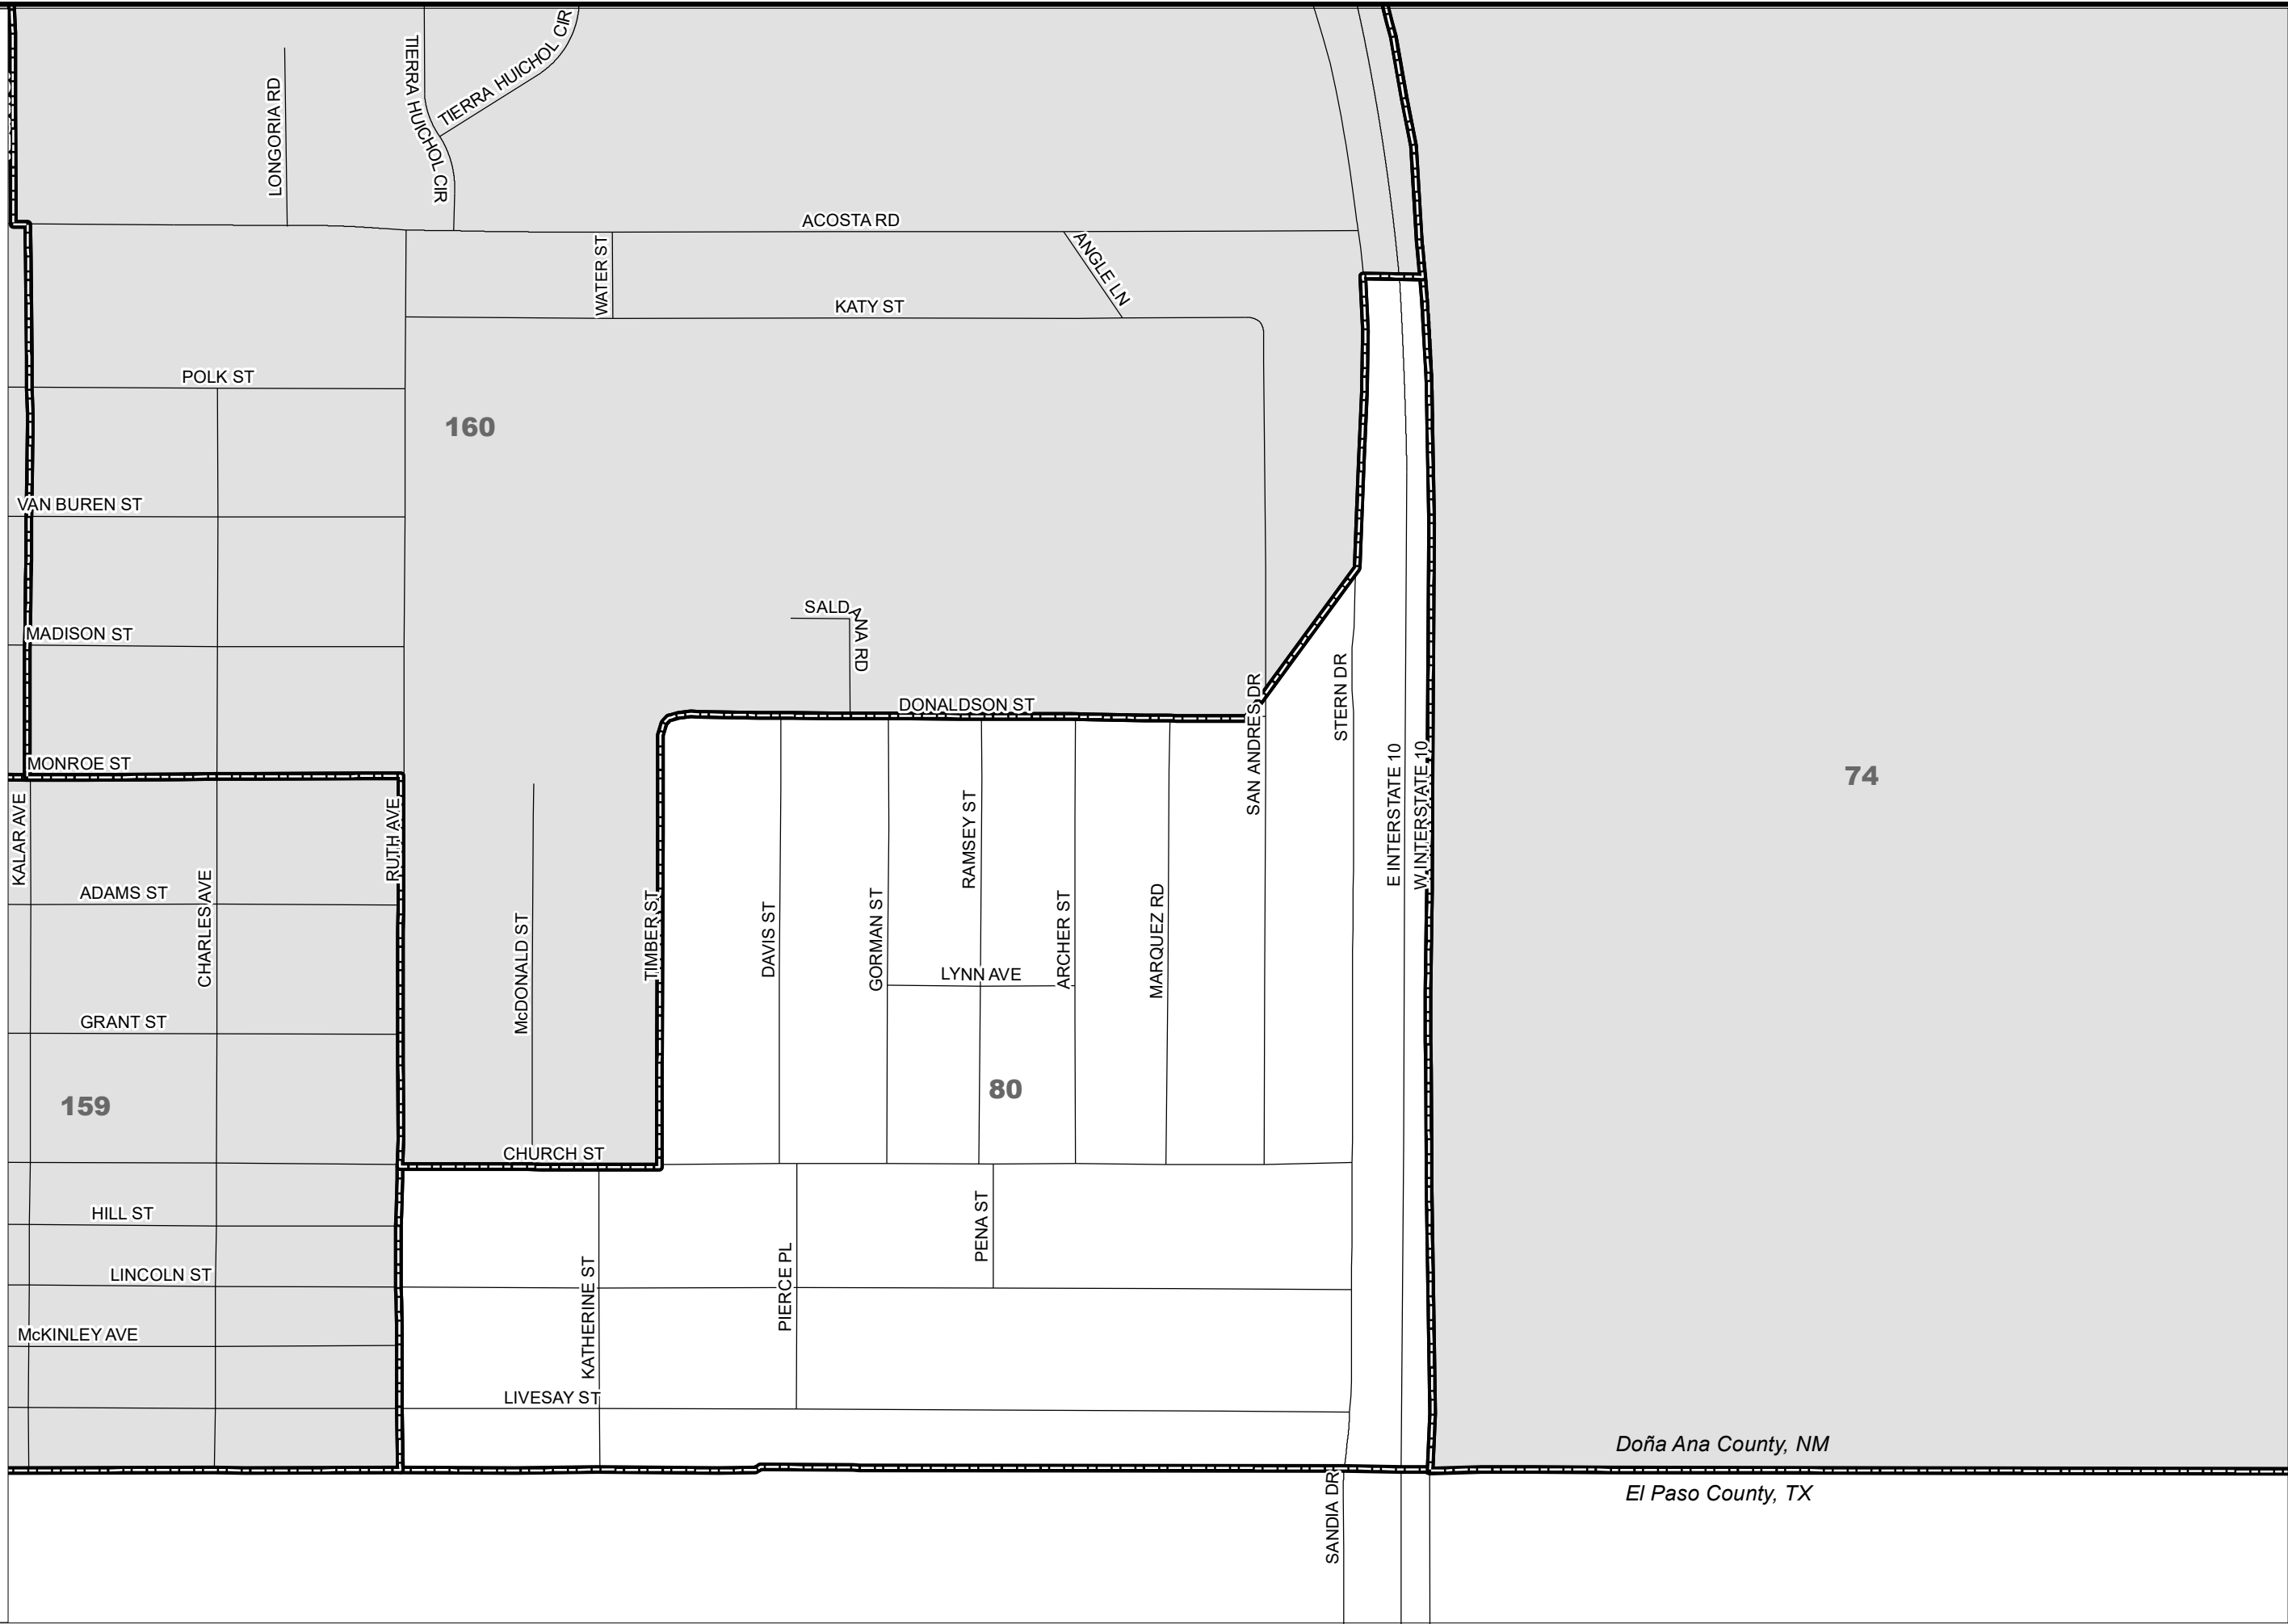

Official Precinct Map Precinct 80

- Legend**
- Precinct Boundary
 - Rio Grande
 - Canals
 - Roads
 - Precinct

0 300 600 900 Feet

Doña Ana County, NM

El Paso County, TX