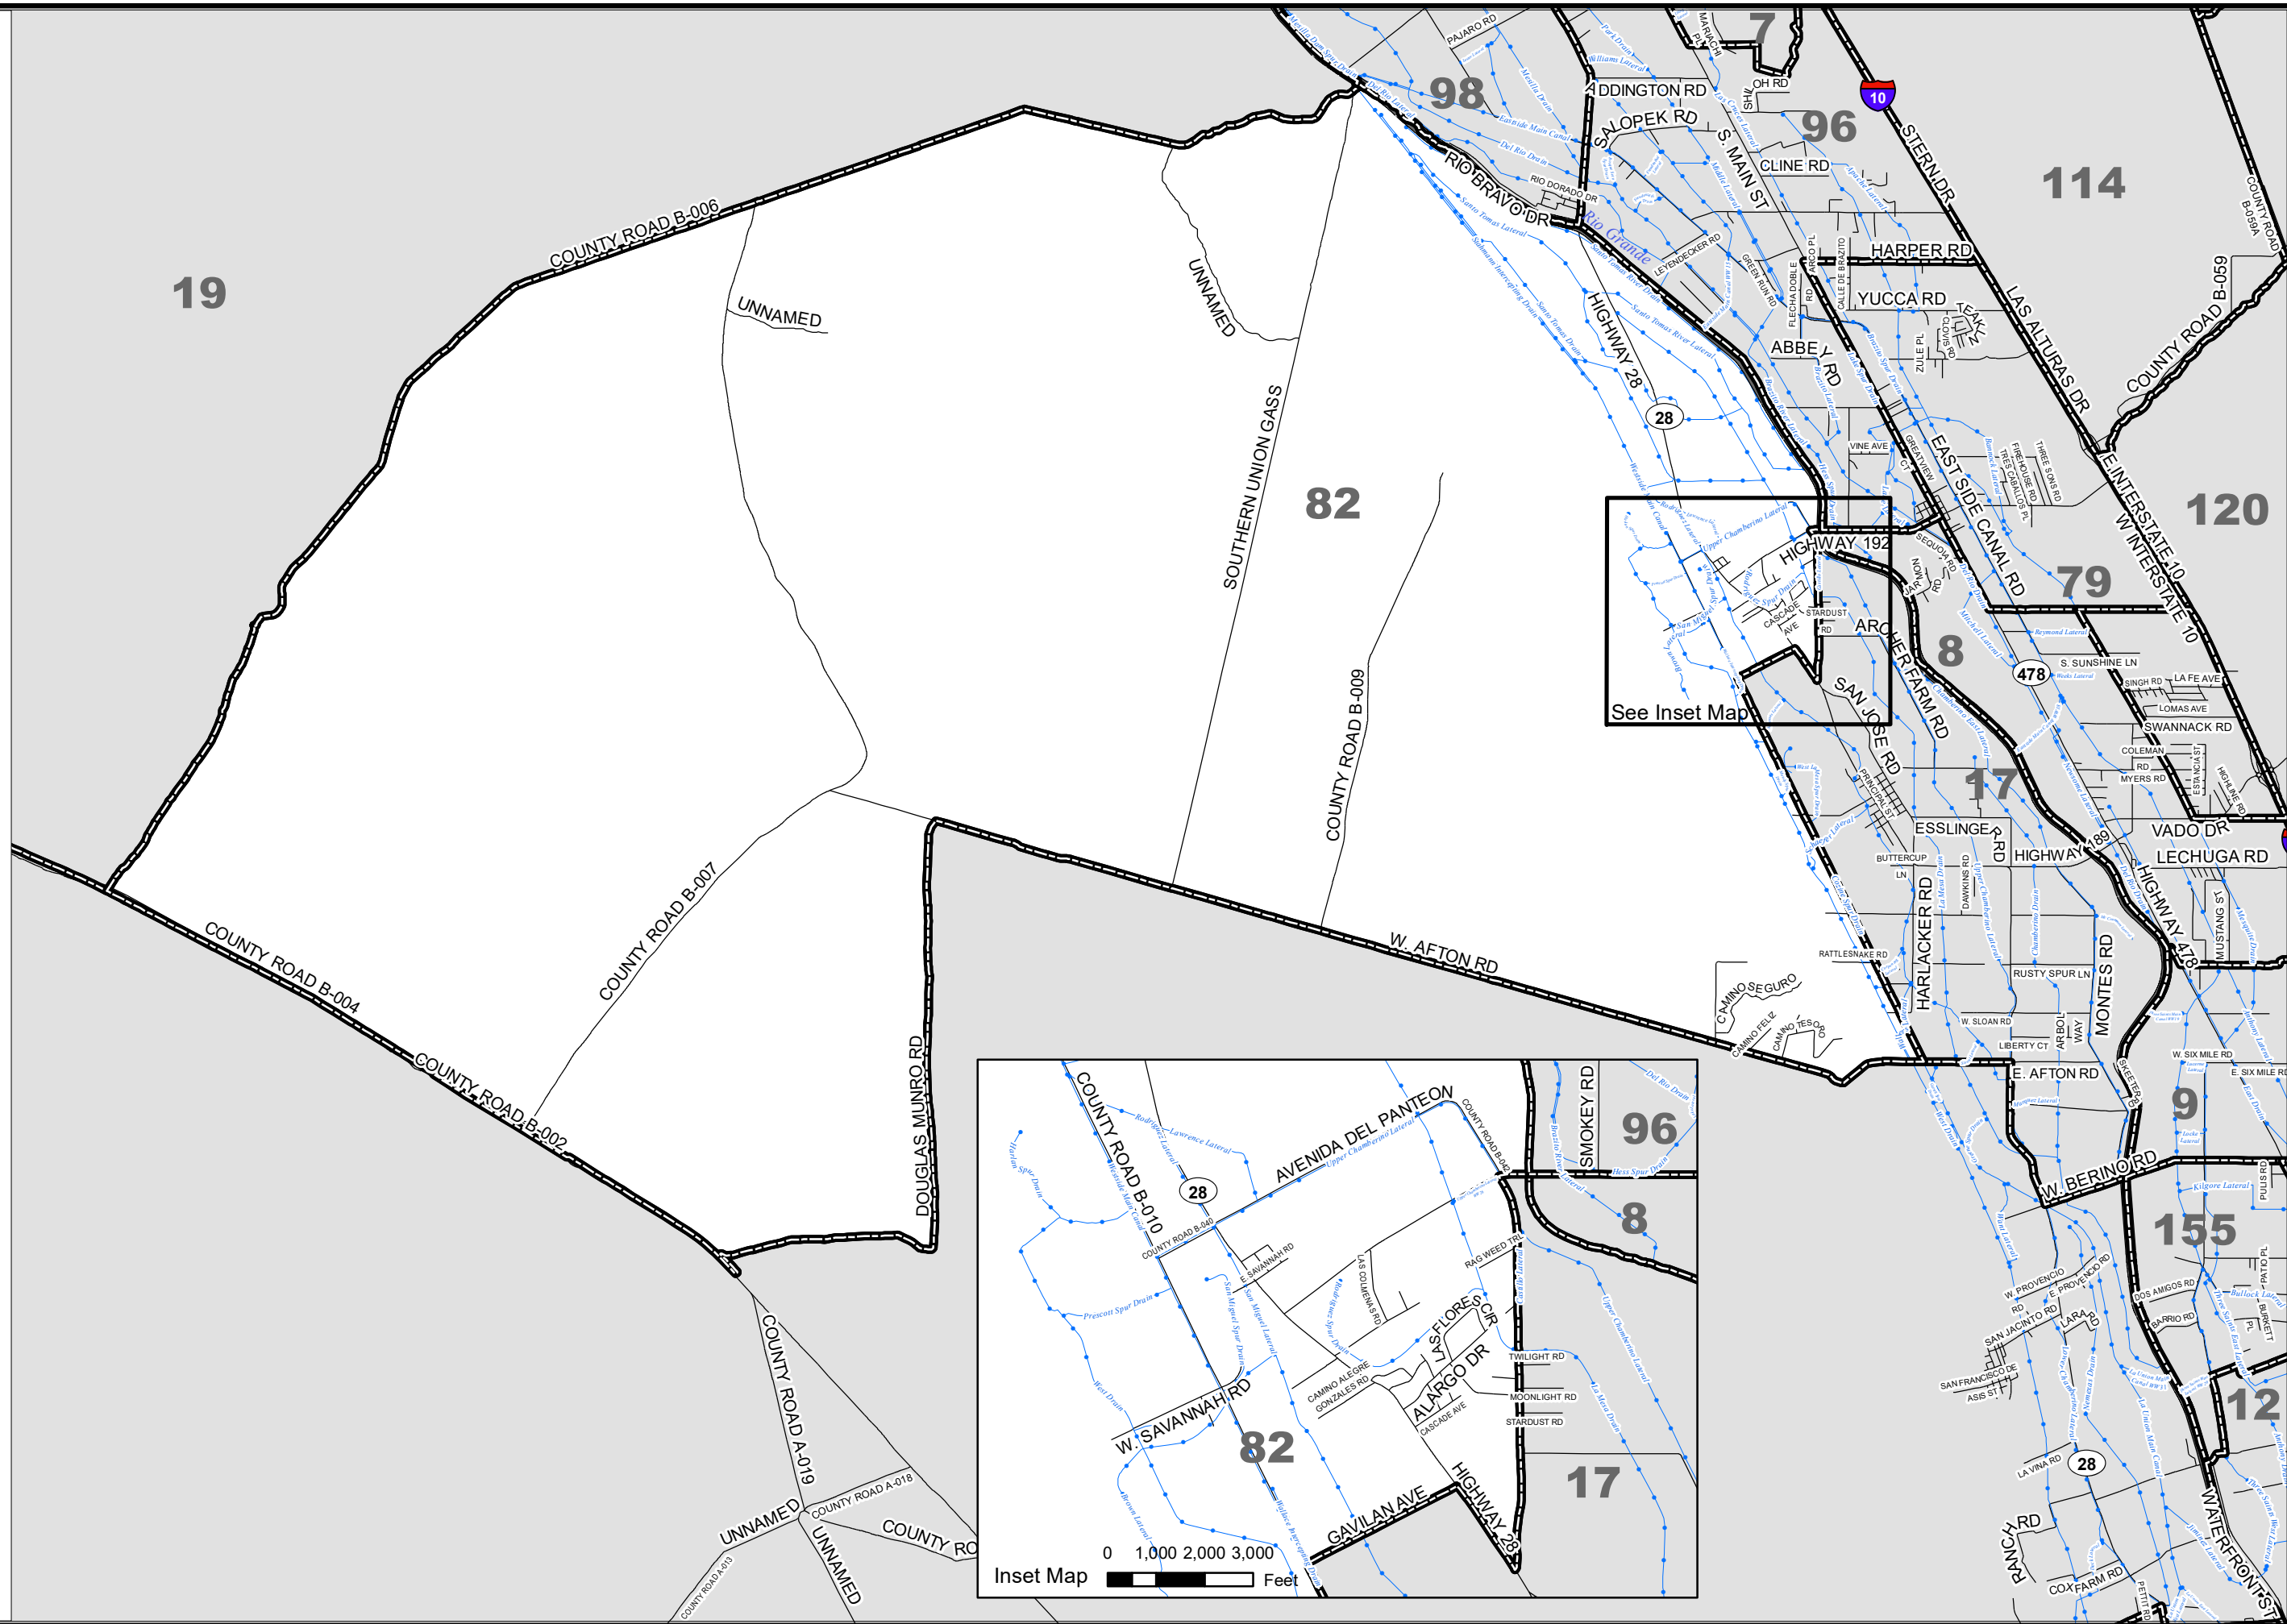

Legend

- Precinct Boundary
- Rio Grande
- Canals
- Roads
- Precinct

# Official Precinct Map

## Precinct 82

Inset Map 0 1,000 2,000 3,000 Feet