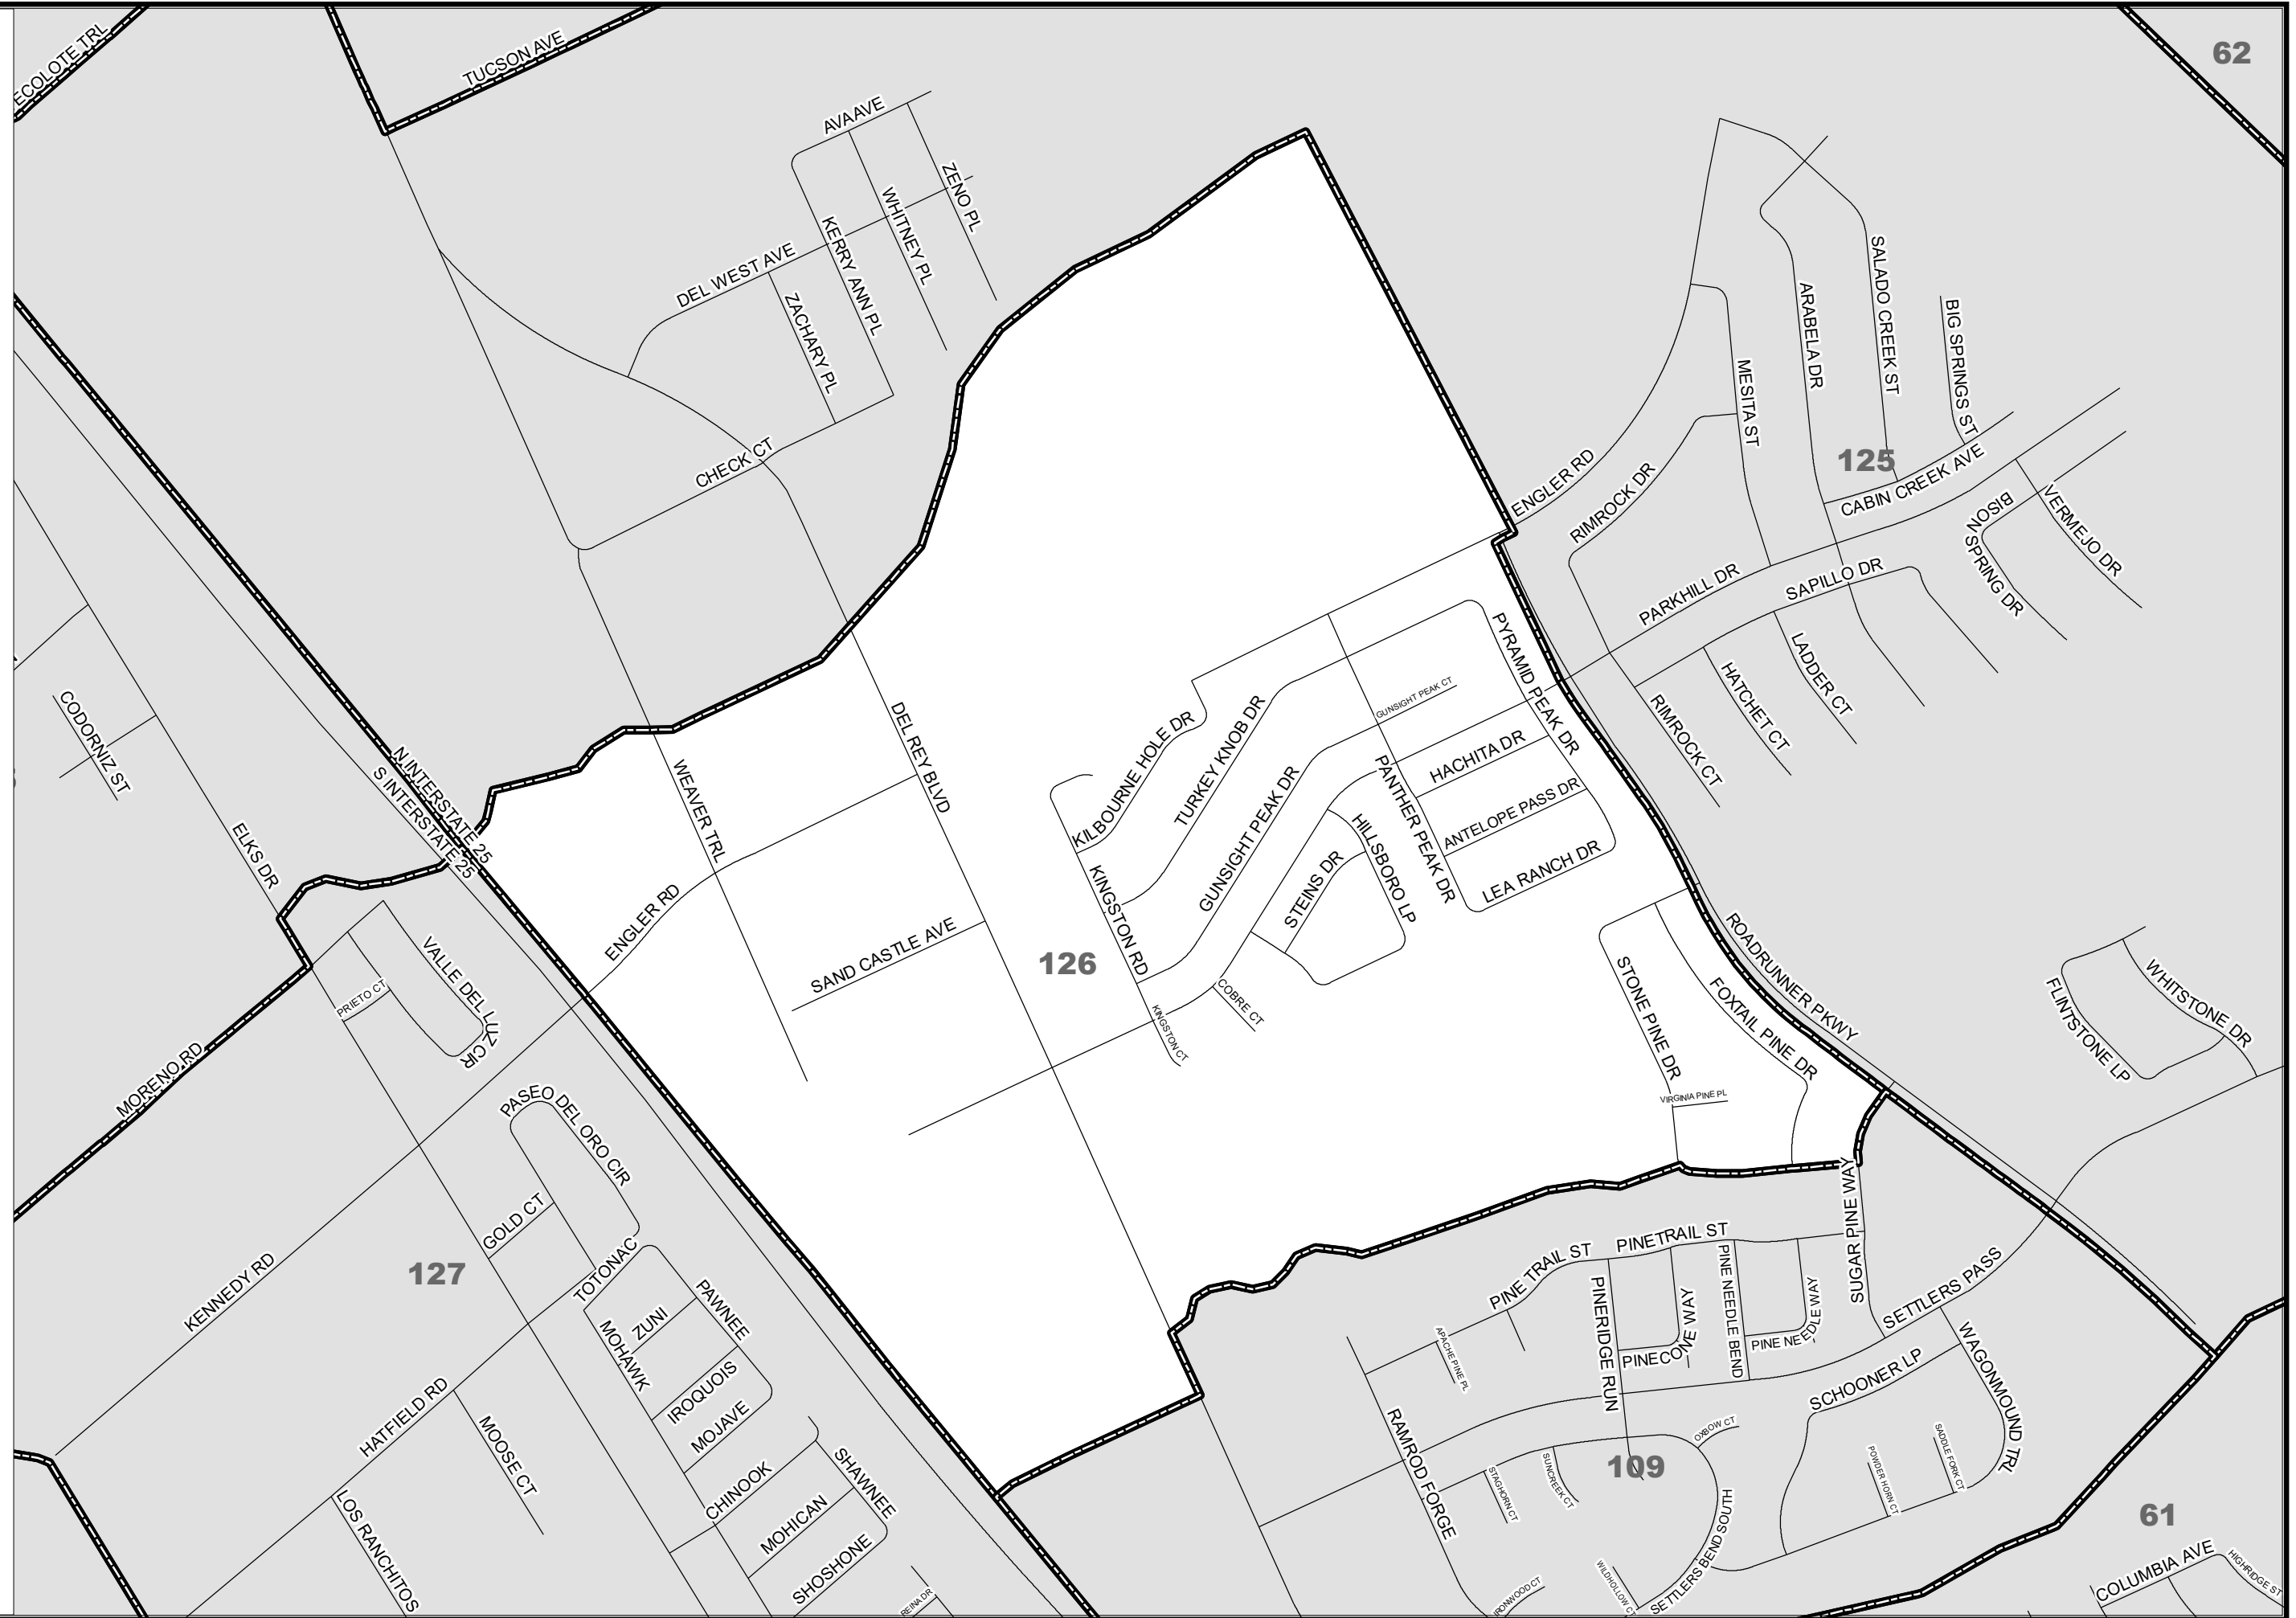

# Official Precinct Map Precinct 126

- Legend**
- Precinct Boundary
  - Rio Grande
  - Canals
  - Roads
  - Precinct

0 400 800 1,200 Feet

62

125

126

127

109