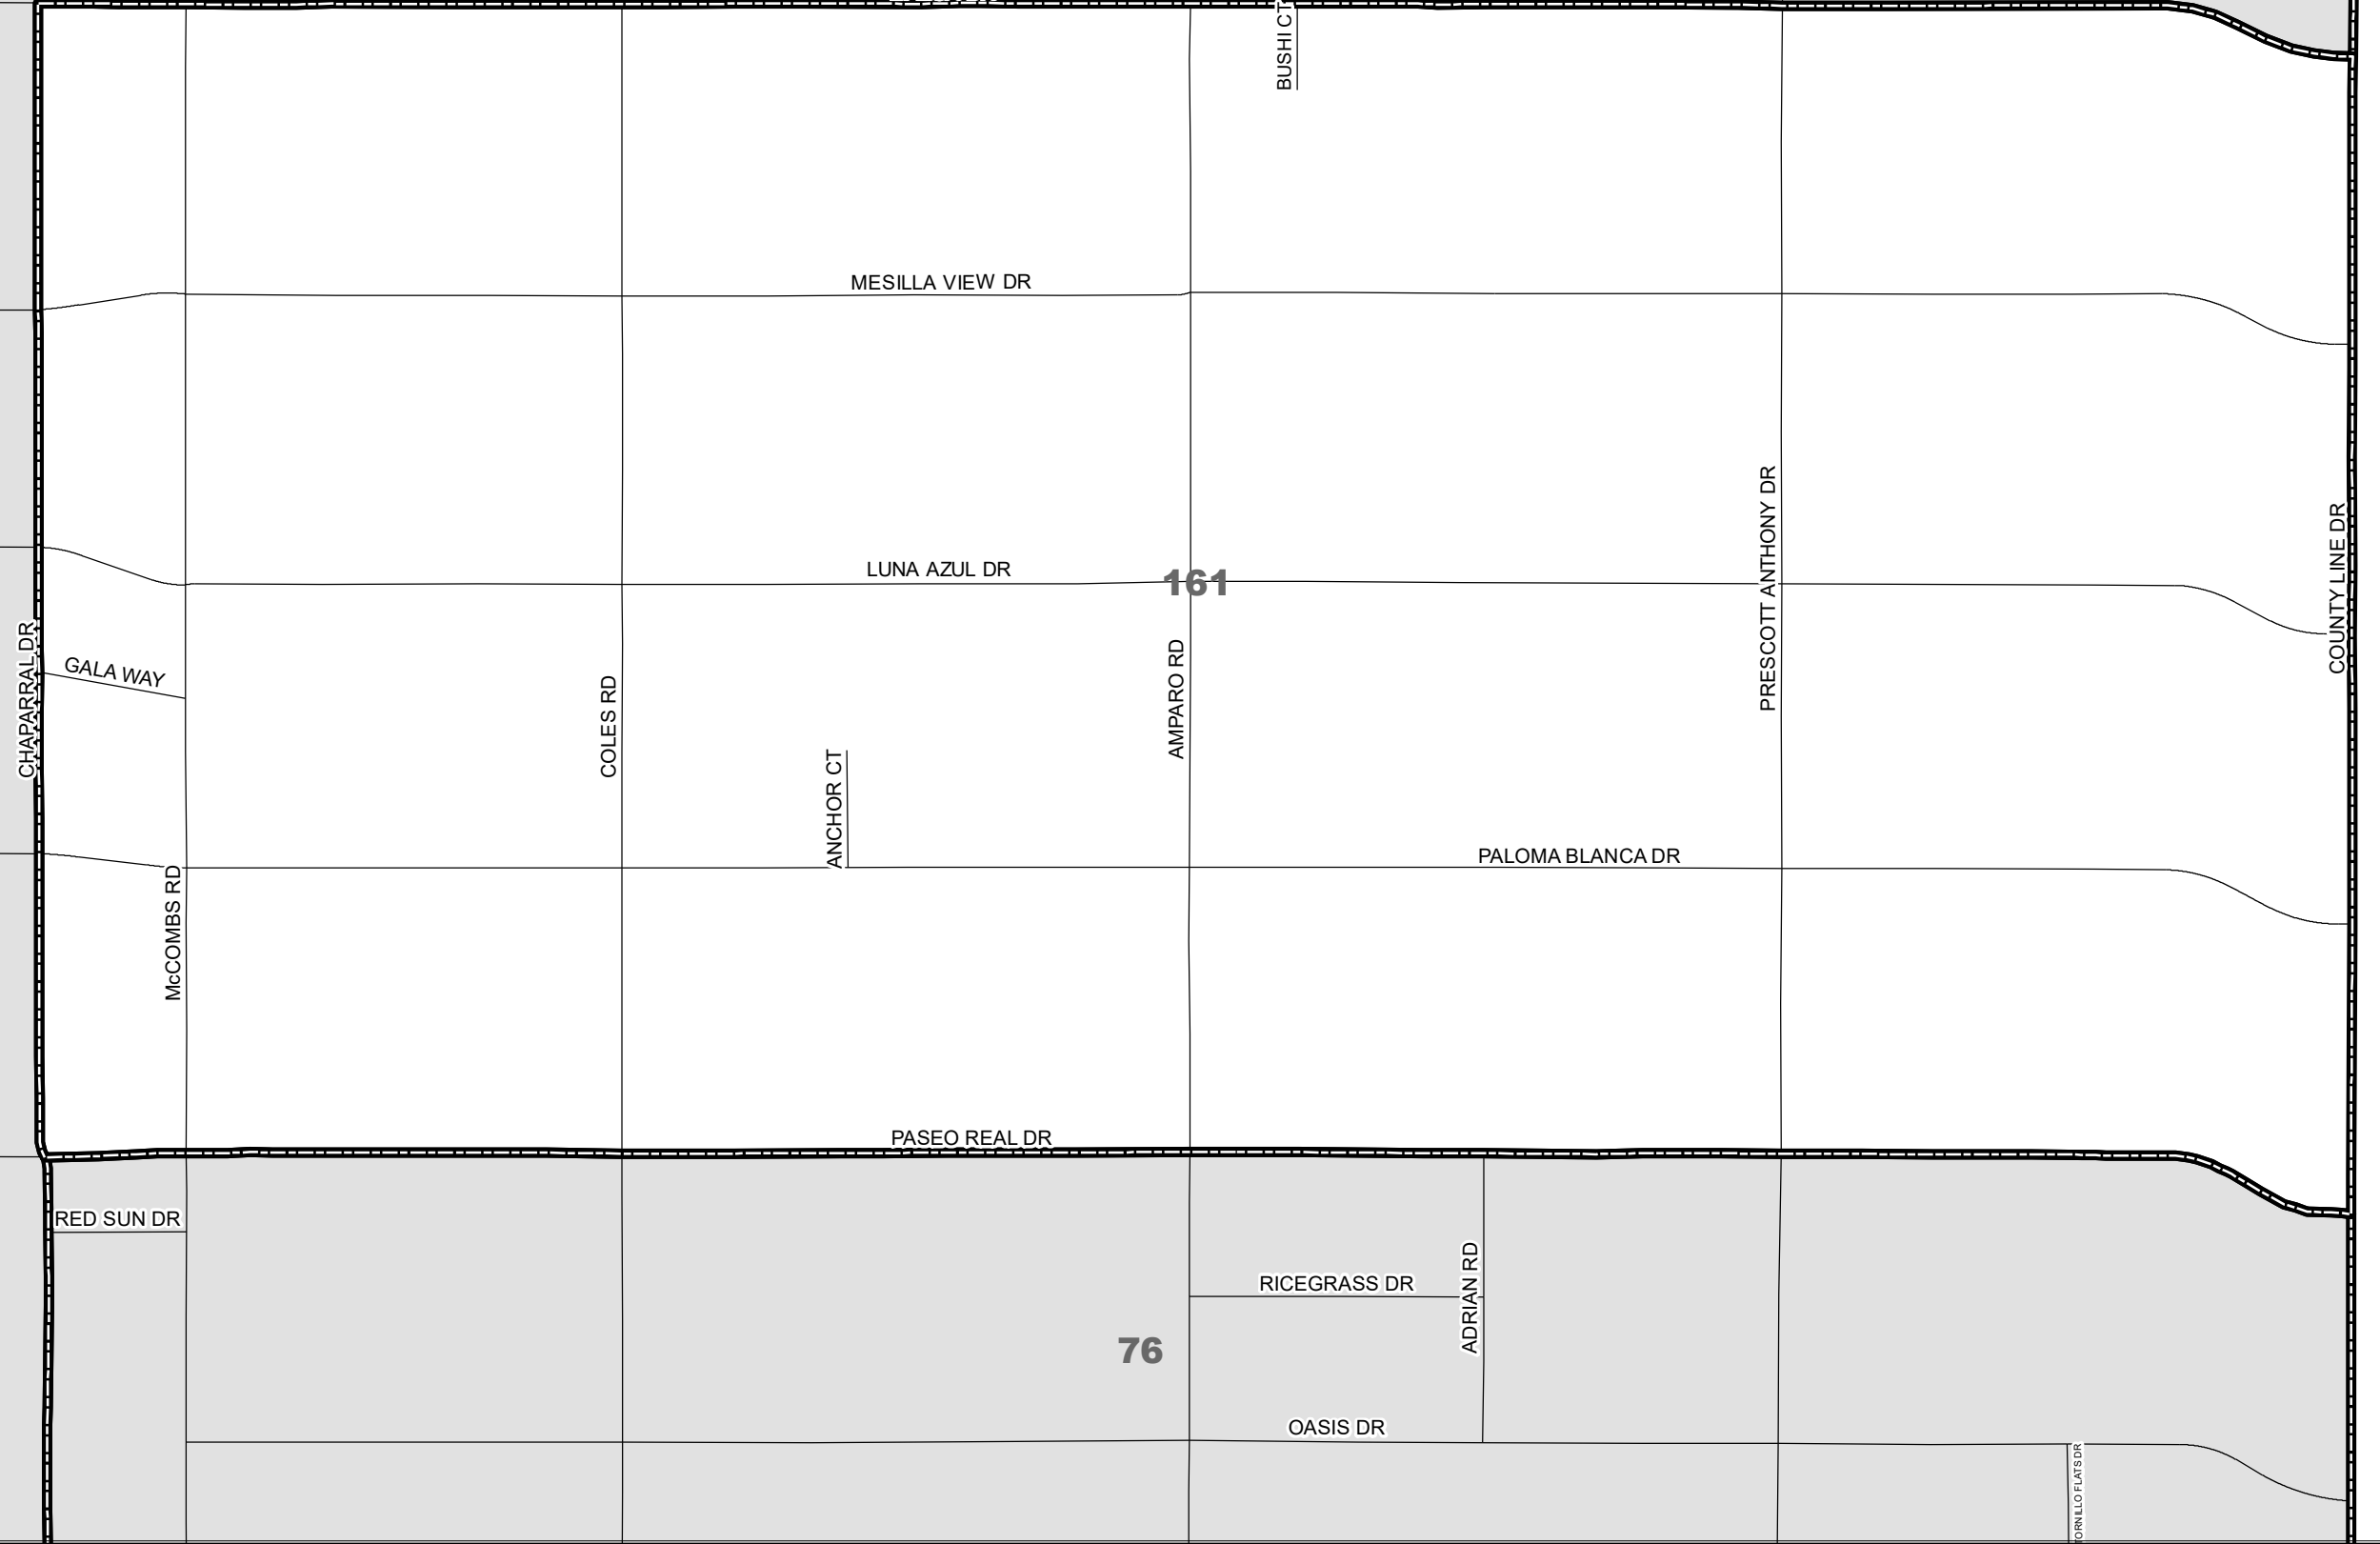

Official Precinct Map Precinct 161

0 600 1,200 1,800 Feet

Legend

- Precinct Boundary
- Rio Grande
- Canals
- Roads
- Precinct

75

161

76

Doña Ana County, NM
Otero County, NM

COUNTY LINE DR