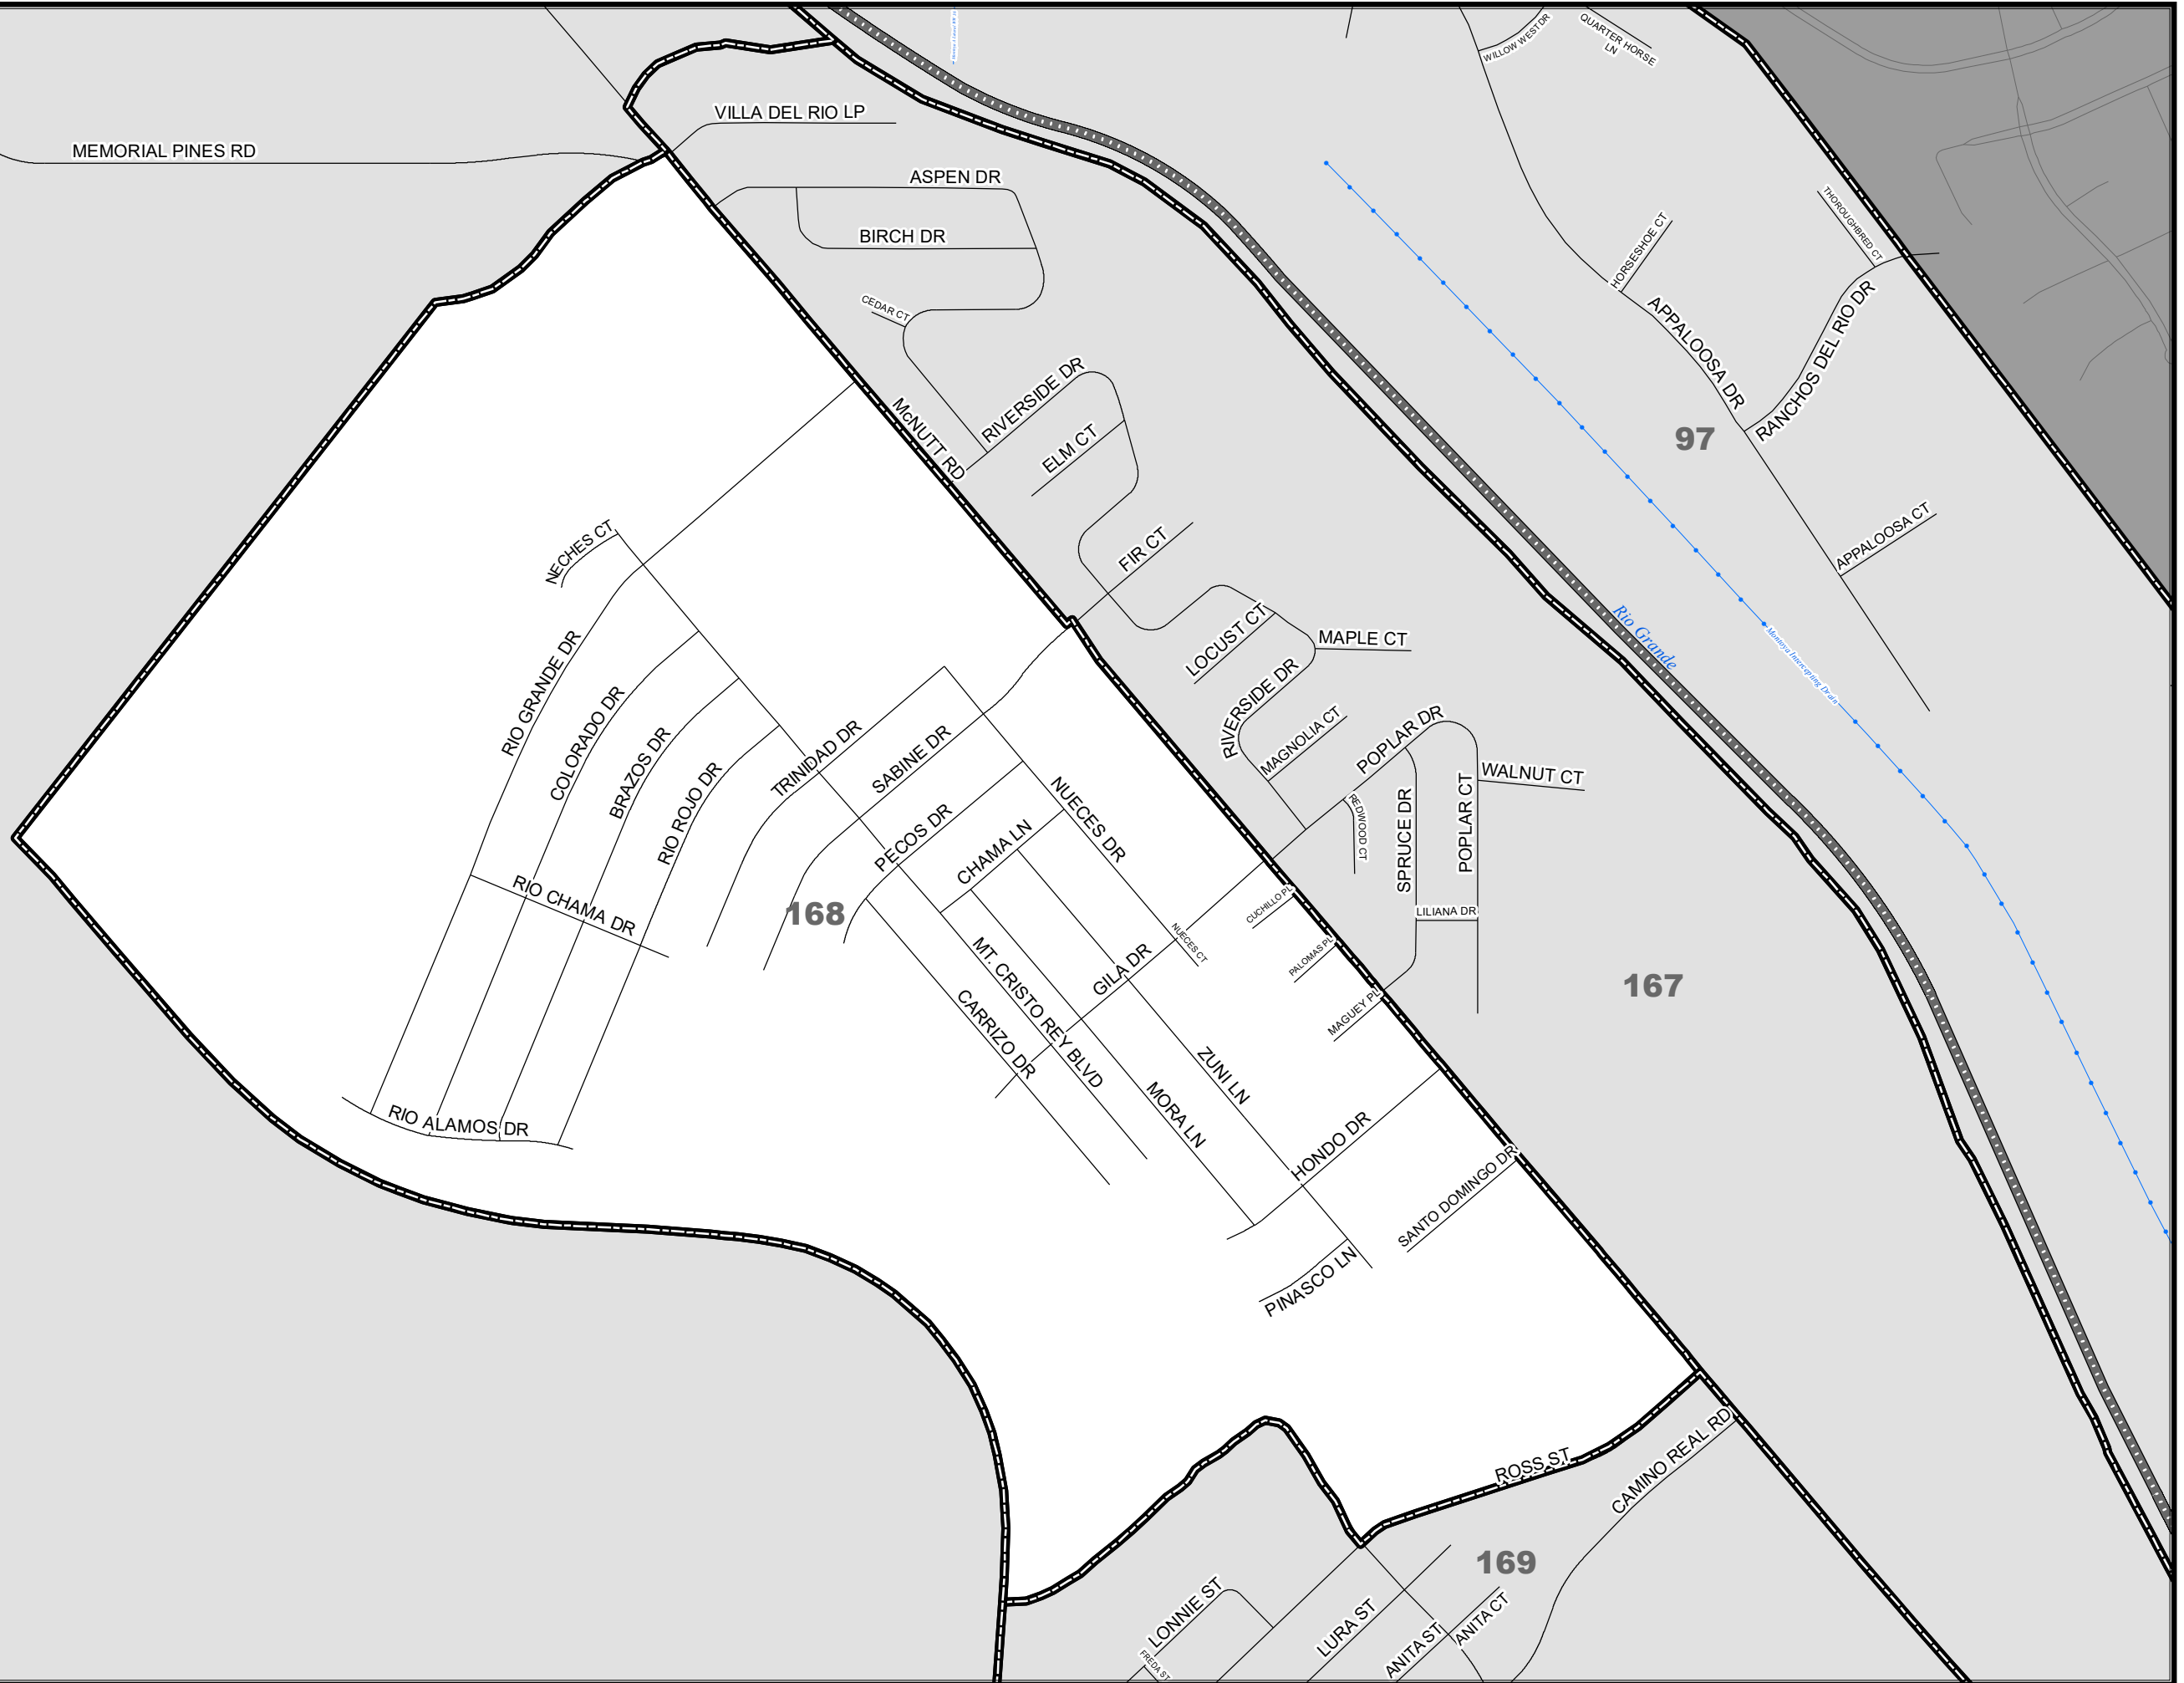

Official Precinct Map Precinct 168

- Legend**
- Precinct Boundary
 - Rio Grande
 - Canals
 - Roads
 - Precinct

0 400 800 1,200 Feet

14

169

167

168

97